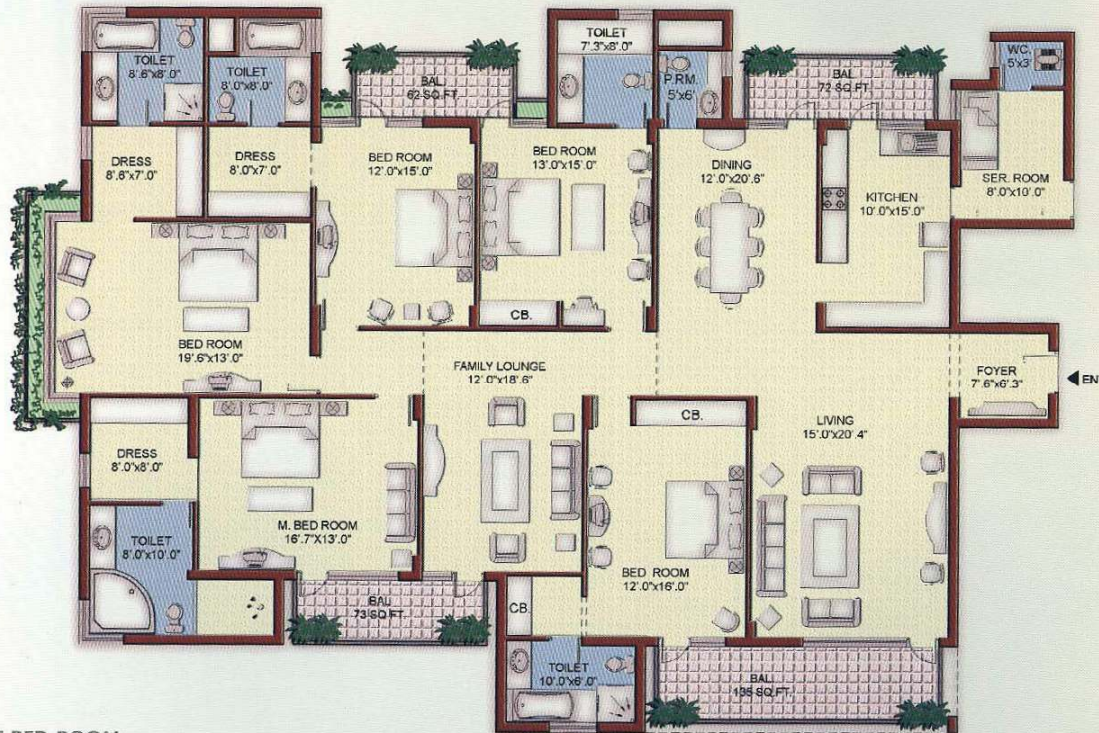

Vipul Orchid Belmonte 5 Bedroom Apartment

5-Bedroom Apartment

FIVE BED ROOM
364.64 SQ.MT. (3925 SQ.FT.)

BUILDING NOS.	UNIT NOS.	UNIT NOS.
1	101-1201	102-1202
2	101-1201	102-1202