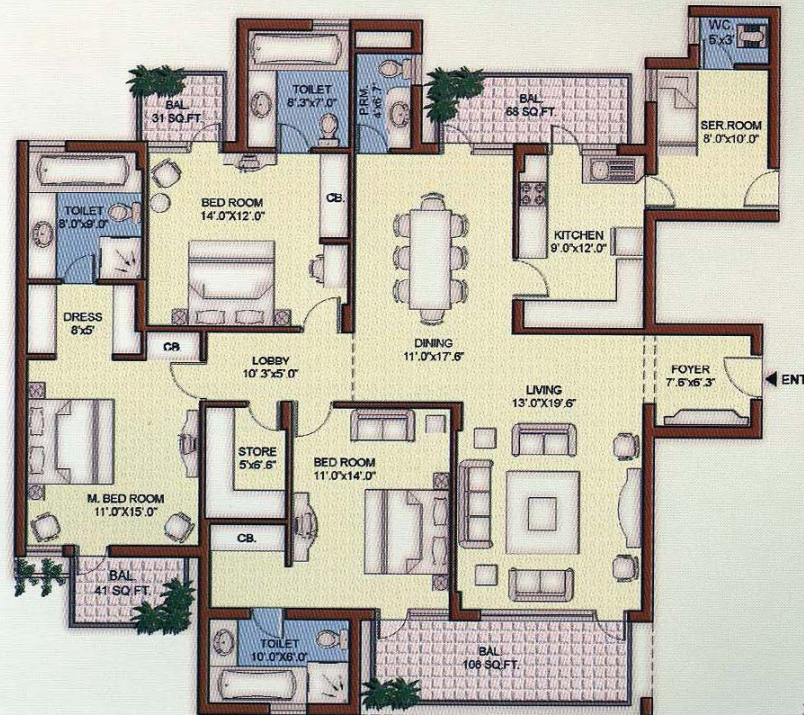

Vipul Orchid Belmonte 3 Bedroom Apartment

3-Bedroom Apartment

THREE BED ROOM
227.61 SQ.MT (2450 SQ.FT.)

BUILDING NOS.	UNIT NOS.	UNIT NOS.
7	01-1701	102-1702
8	01-1701	102-1702
9	01-1701	102-1702
10	01-1701	102-1702