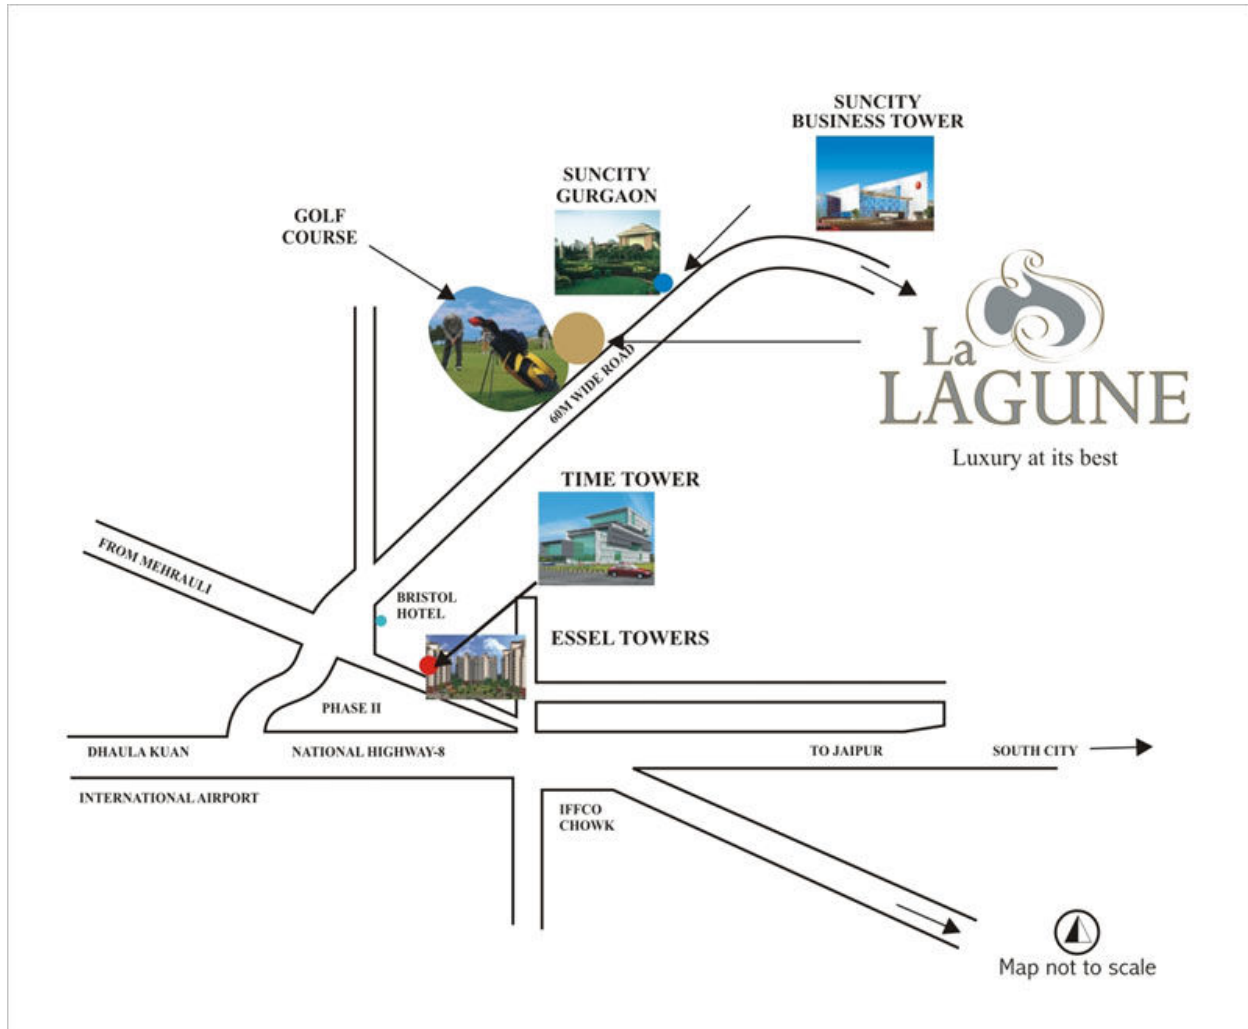

La Lagune

Location Map

TEAM DORENT

Sales Consultant : 9810633897

Sales Consultant : 9871177884

Customer Care : 9910335533

Fax: 0124-4002636

Email: care@dorent.com