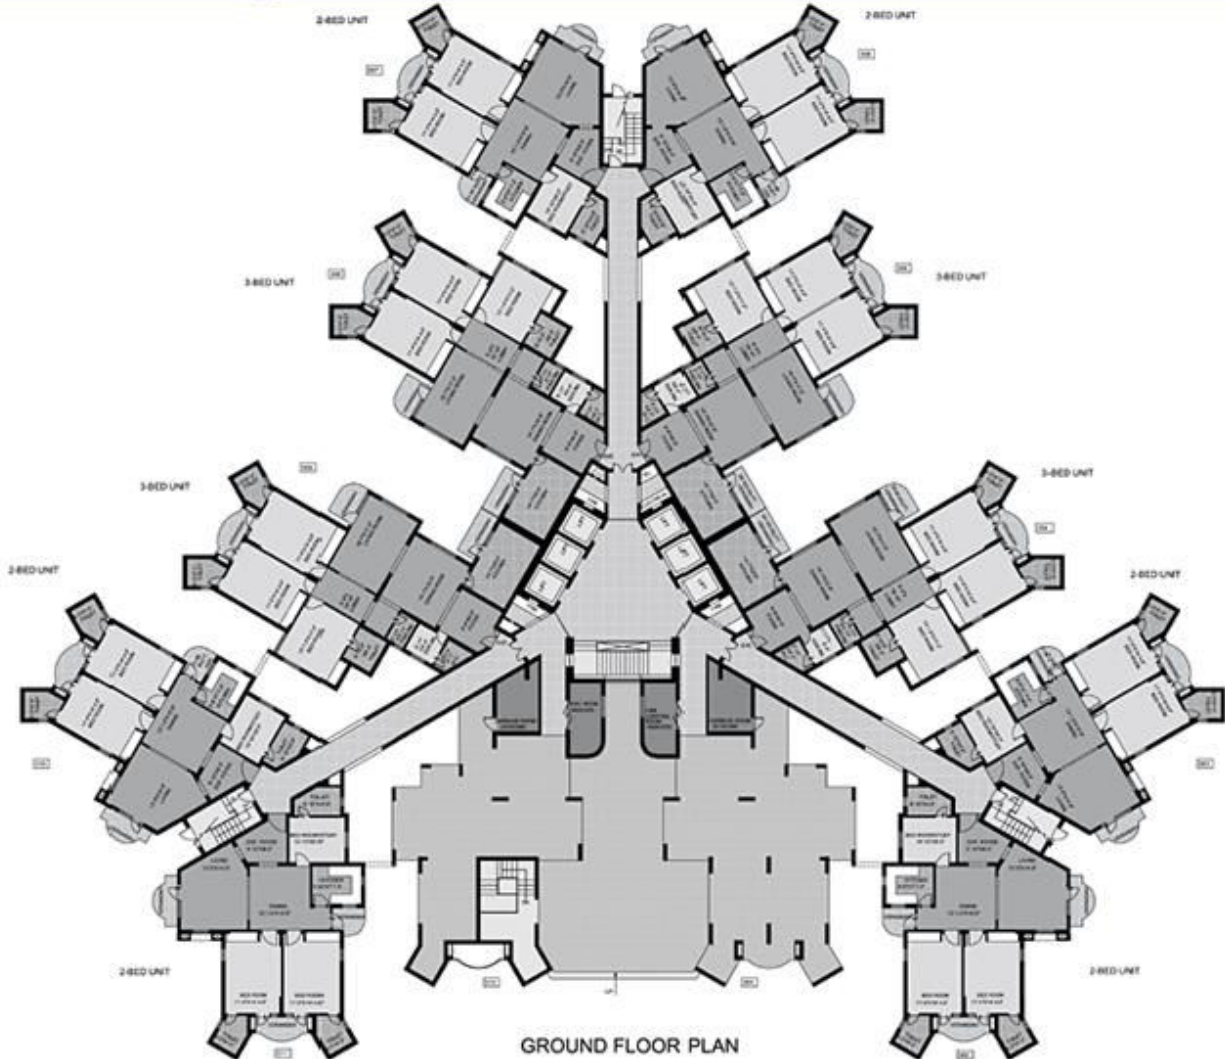

Unitech Ivory Towers

Typical Floor Plan Ground Floor

TEAM DORENT

Sales Consultant: 9871177884

Sales Consultant: 9810633897

Customer Care: 9910338833

Fax: 0124-4002636

Email: care@dorent.com