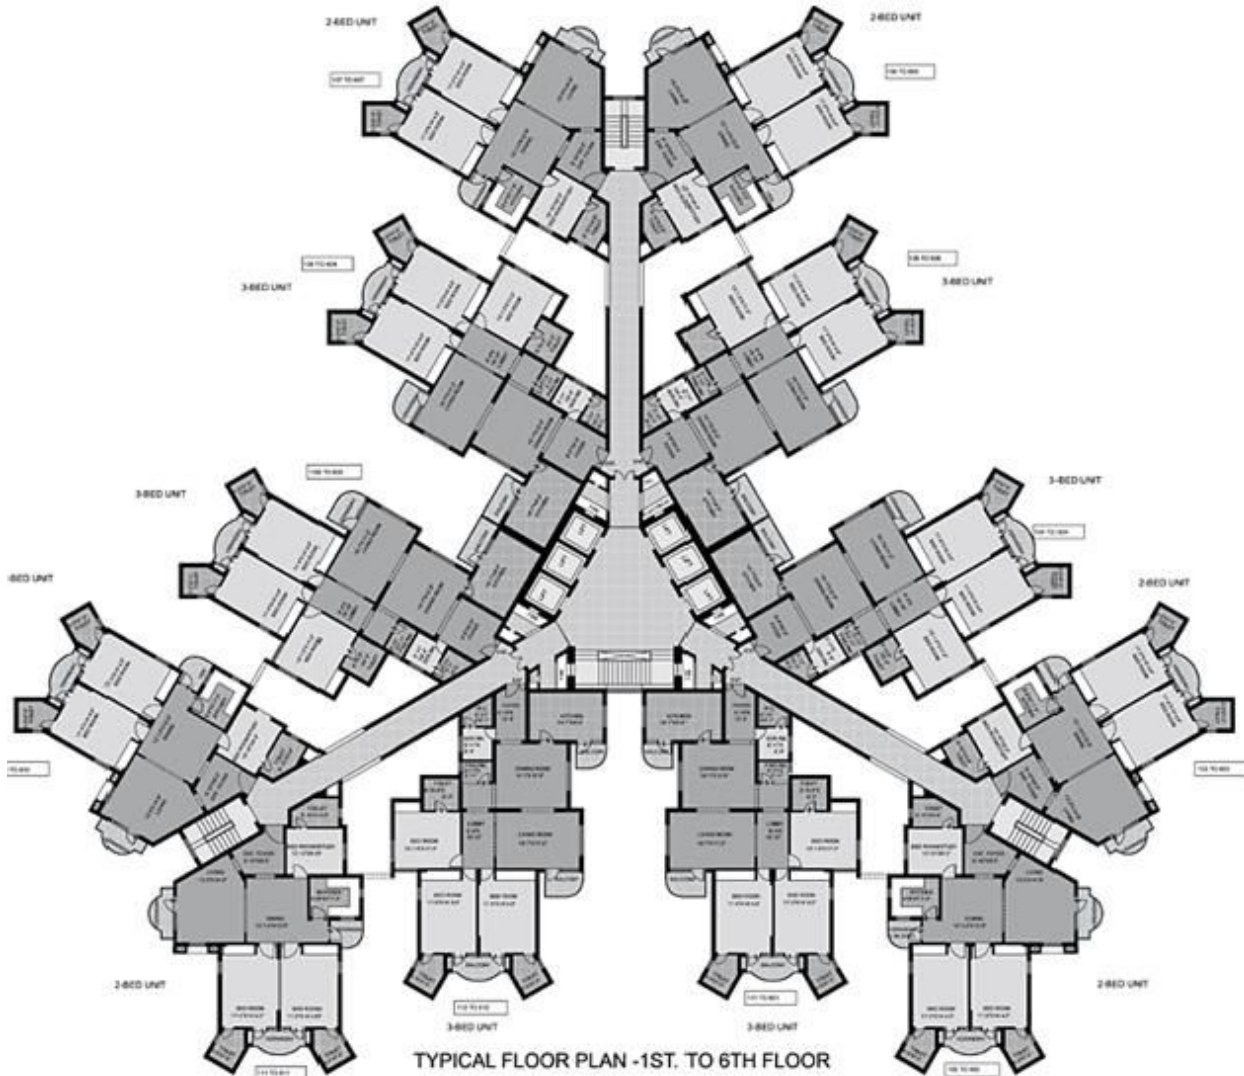

Unitech Ivory Towers

Typical Floor Plan 1st-6th Floor

TEAM DORENT

Sales Consultant: 9871177884

Sales Consultant: 9810633897

Customer Care: 9910338833

Fax: 0124-4002636

Email: care@dorent.com