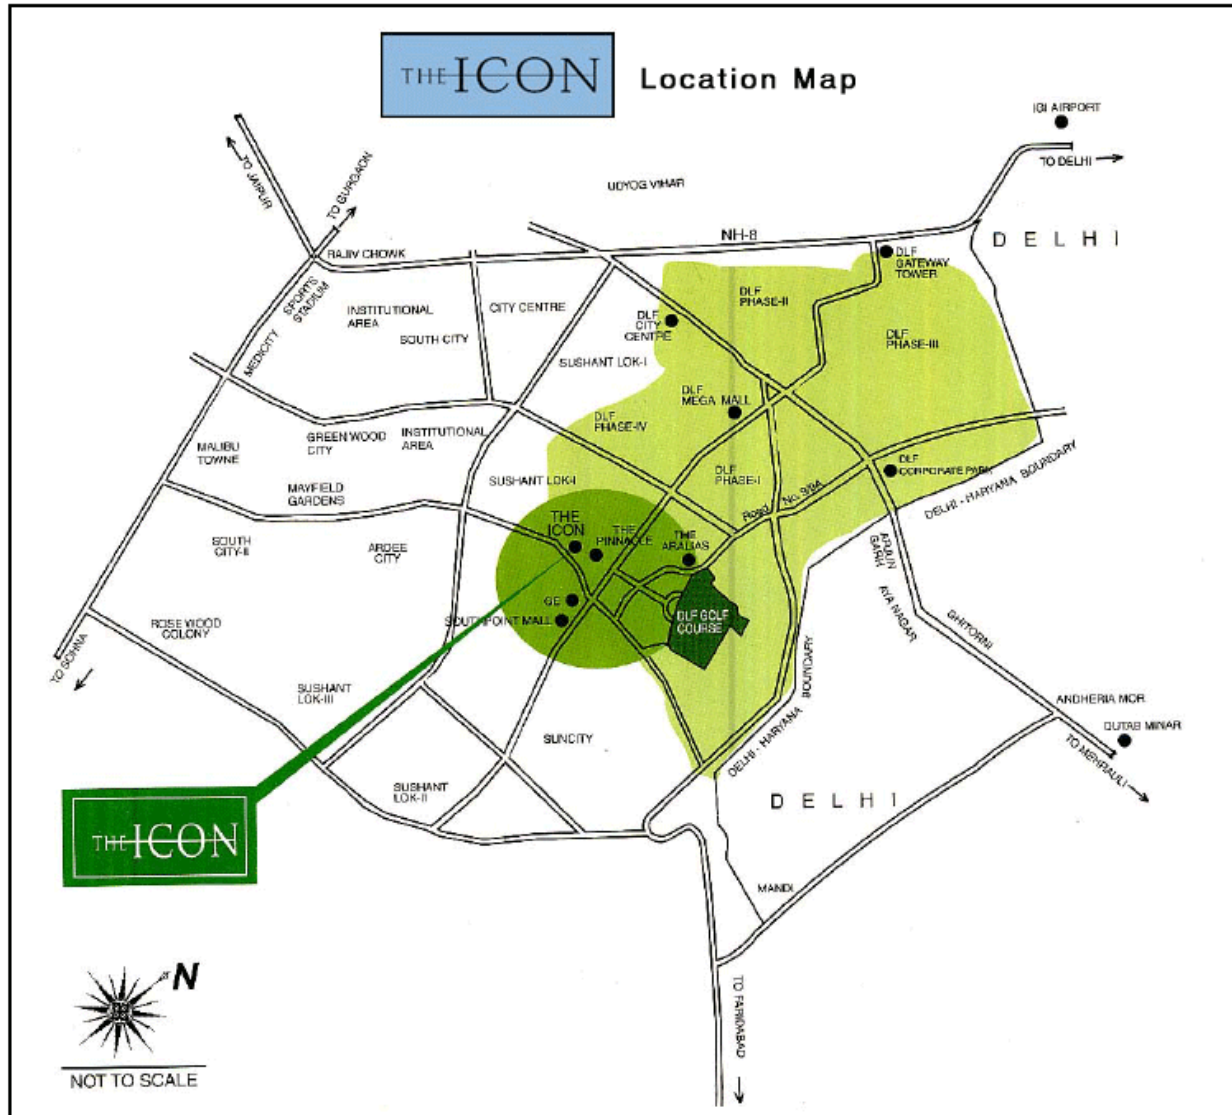

DLF THE ICON

Location Map

DLF The Icon is located in DLF Phase V, Gurgaon. DLF The Icon is easily accessible through a 60-metre sector road close to the entry point for DLF City and the adjoining 24-metre and a 30-metre road.