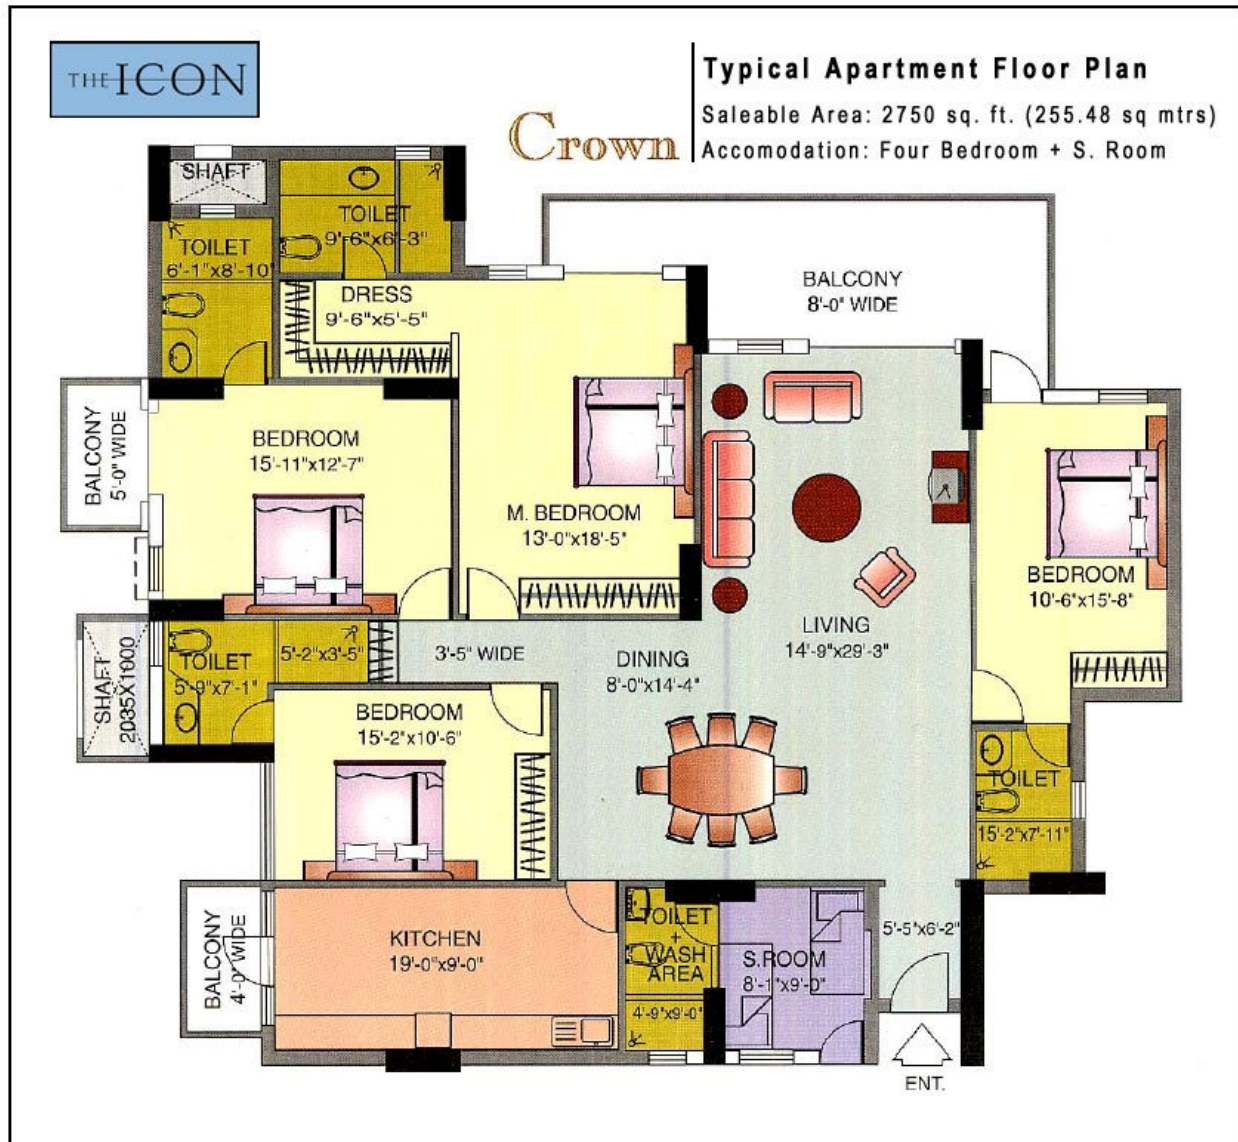

DLF THE ICON

Floor Plan Crown 4BHK+SQ 2750sq.ft

TEAM DORENT

Sales Consultant: 9871177884

Sales Consultant: 9810633897

Customer Care: 9910338833

Fax: 0124-4002636

Email: care@dorent.com