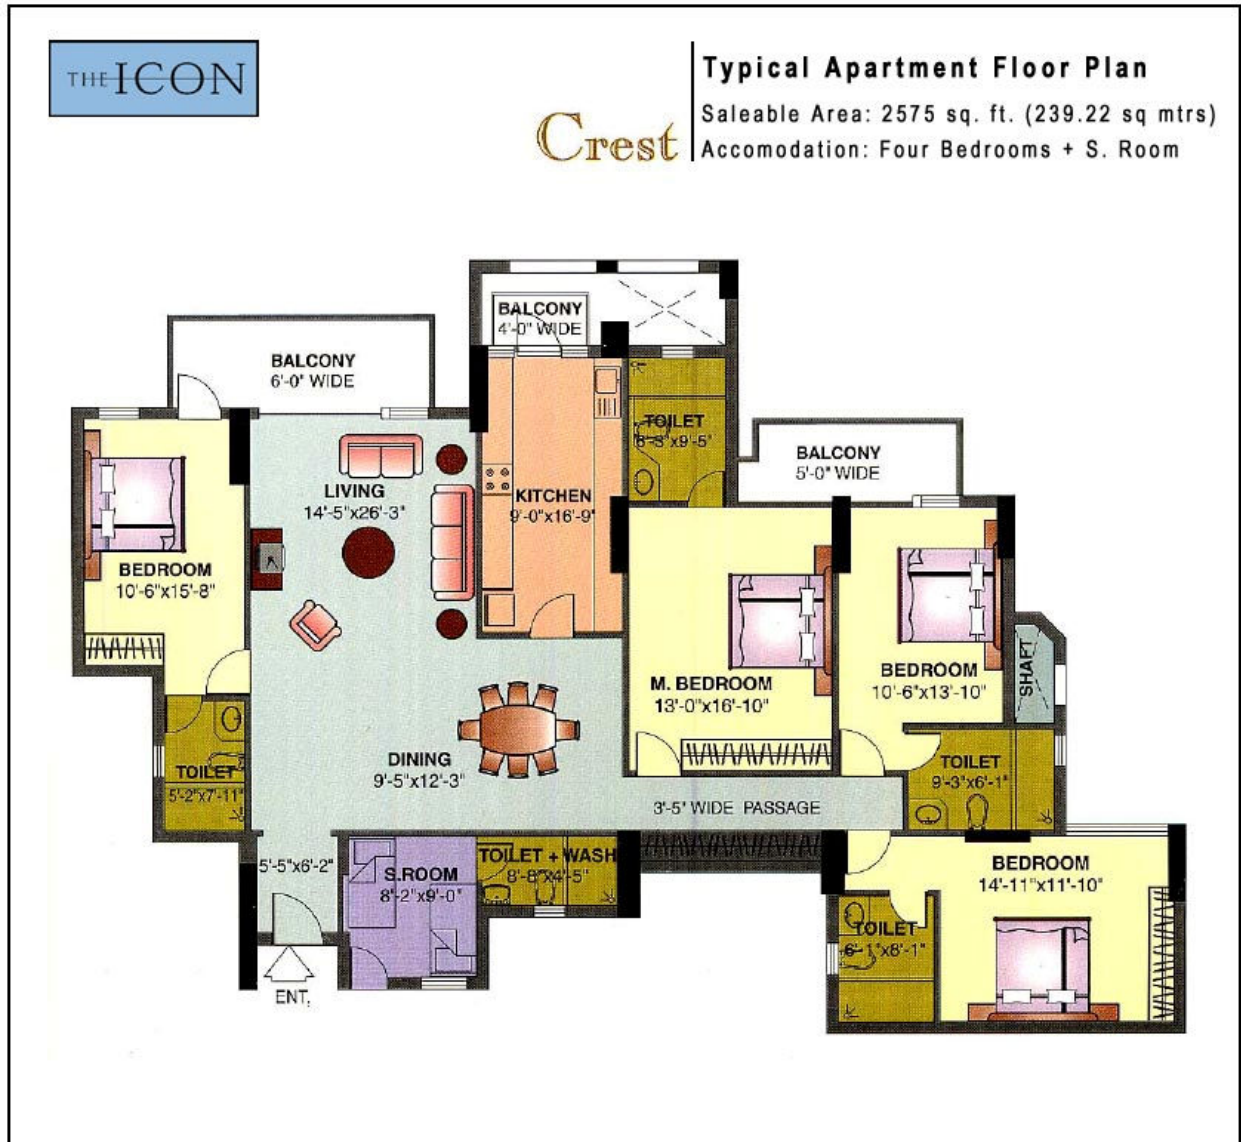

# DLF THE ICON

## Floor Plan Crest 4BHK+SQ 2575sq.ft

**TEAM DORENT**

Sales Consultant: 9871177884

Sales Consultant: 9810633897

Customer Care: 9910338833

Fax: 0124-4002636

Email: [care@dorent.com](mailto:care@dorent.com)

Website: [www.dorent.com](http://www.dorent.com)