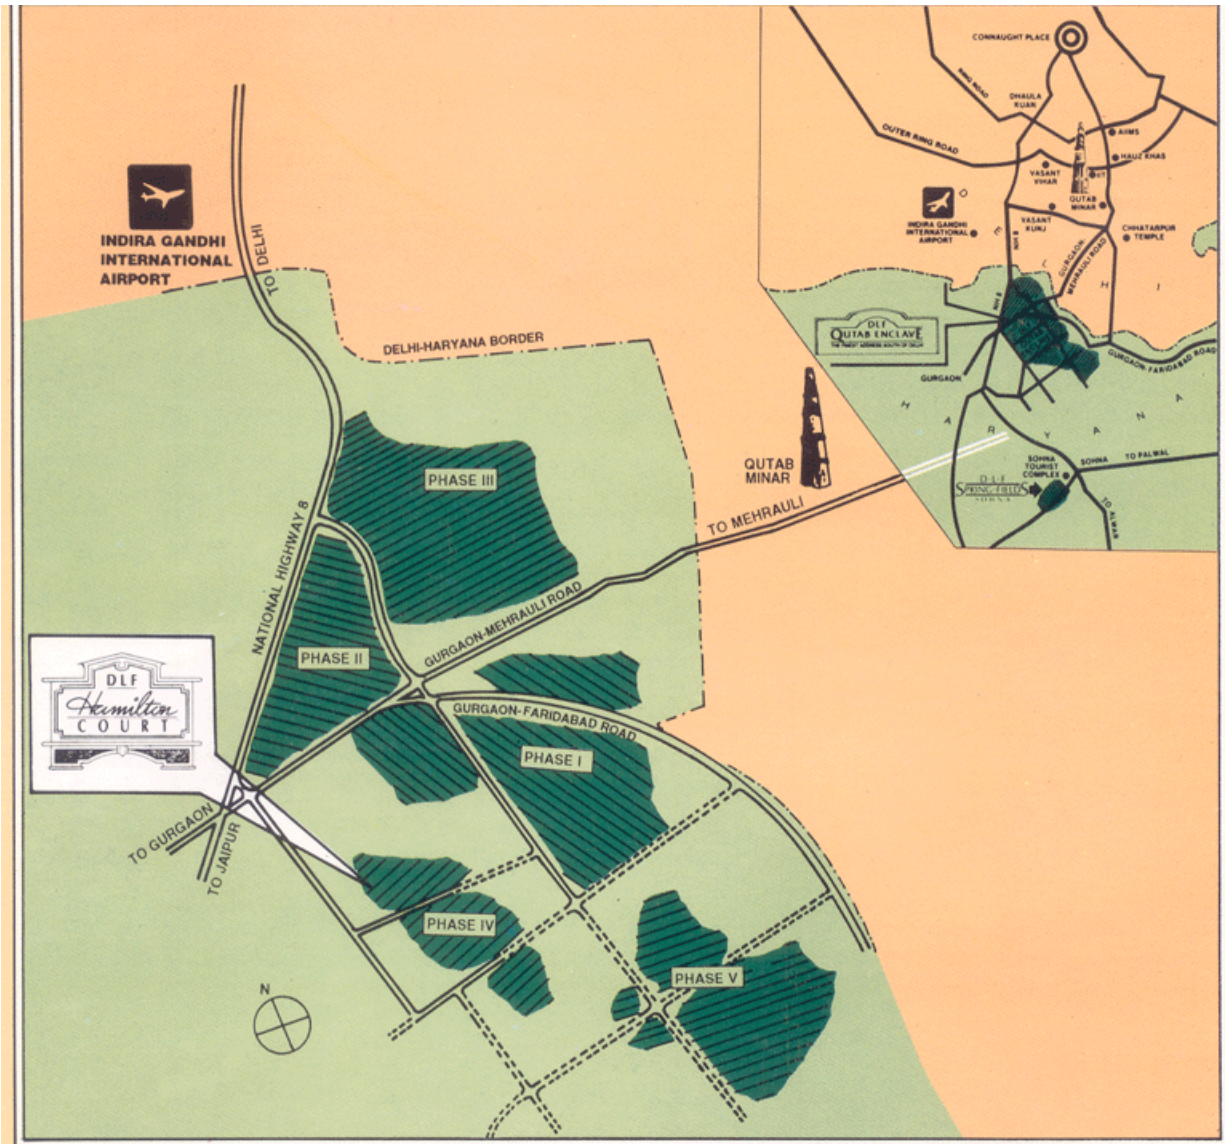

DLF Hamilton Court

Location Map

TEAM DORENT

Sales Consultant: 9871177884

Sales Consultant: 9810633897

Customer Care: 9910338833

Fax: 0124-4002636

Email: care@dorent.com