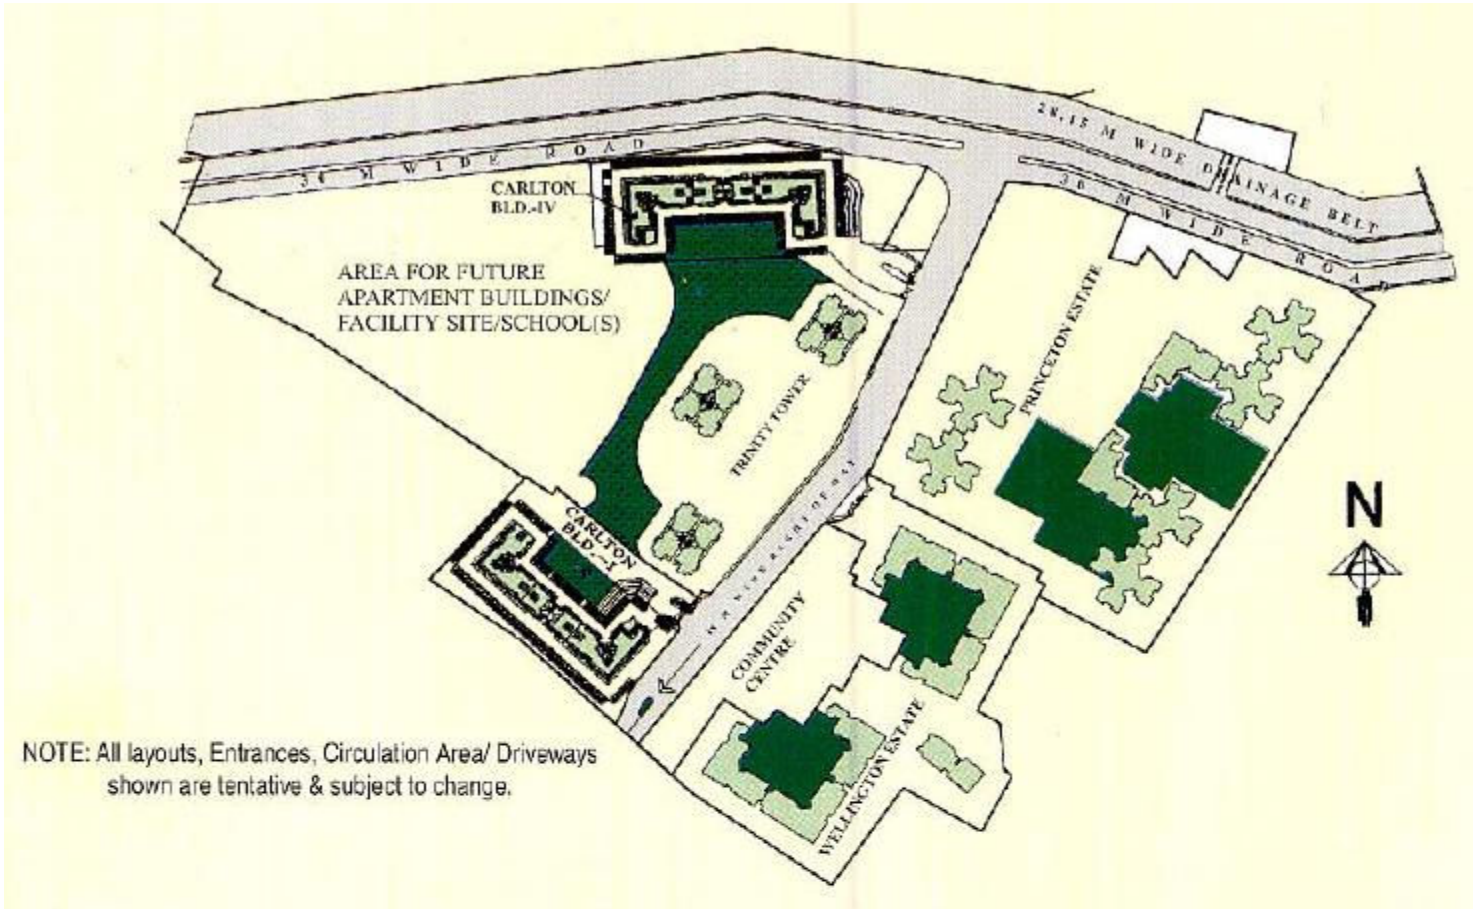

DLF Carlton Estate

Site Plan

TEAM DORENT

Contact:

Sales Consultant: 9871177884

Sales Consultant: 9810633897

Customer Care: 9910338833

Fax: 0124-4002636