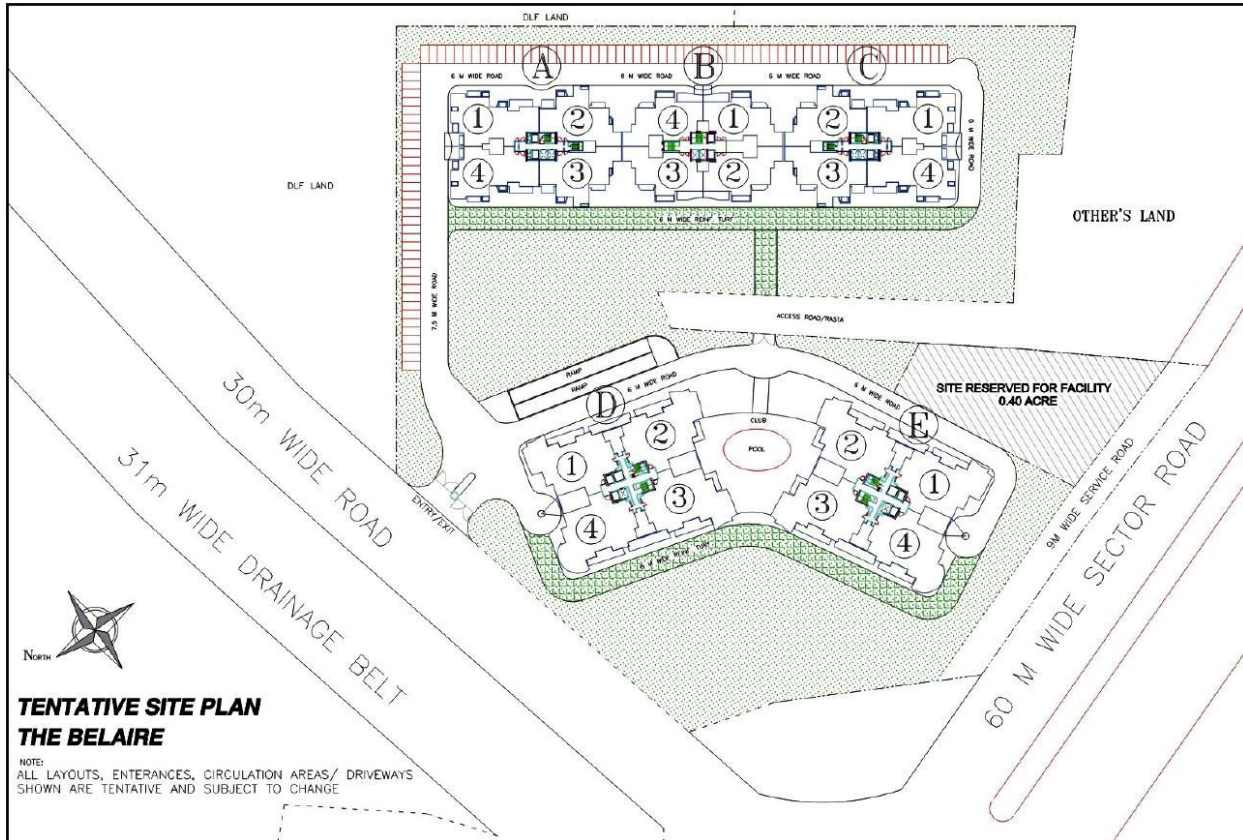

DLF The Belaire

Site Plan

TEAM DORENT

Contact:

Sales Consultant: 9871177884

Sales Consultant: 9810633897

Customer Care: 9910338833

Fax: 0124-4002636