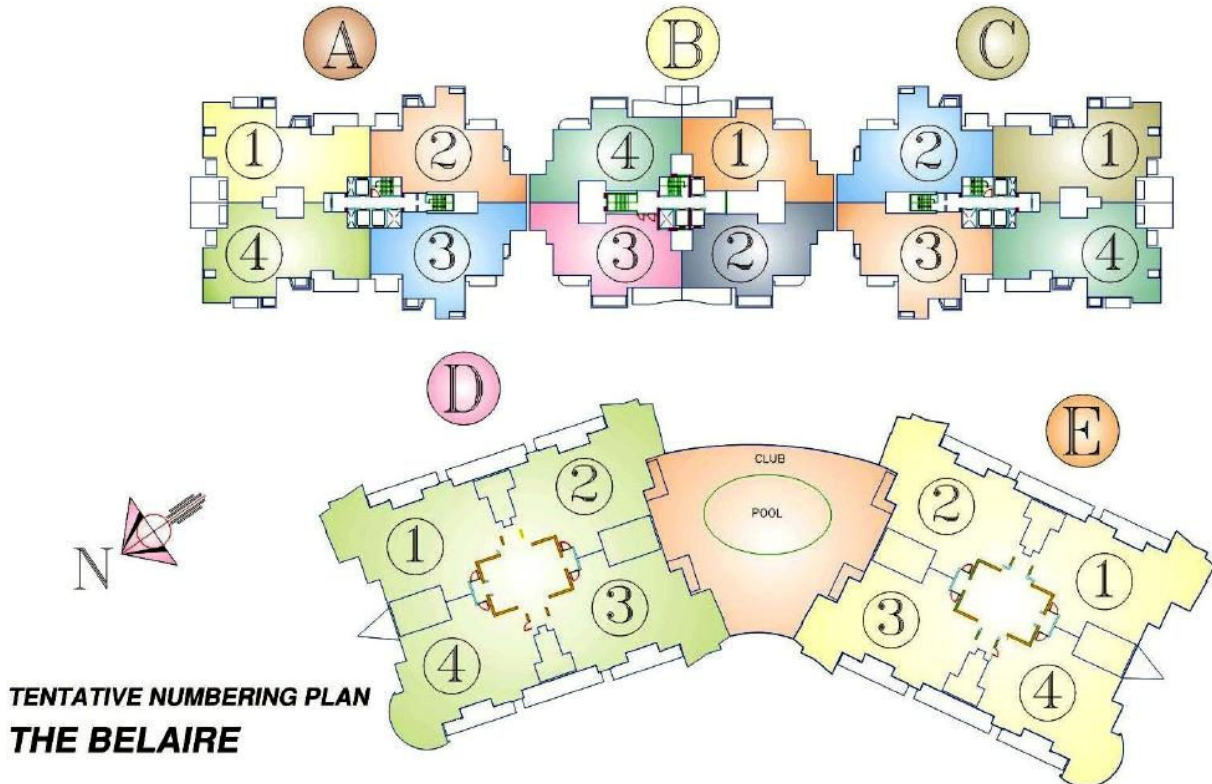

DLF The Belaire

Numbering Plan

TEAM DORENT

Contact:

Sales Consultant: 9871177884

Sales Consultant: 9810633897

Customer Care: 9910338833

Fax: 0124-4002636