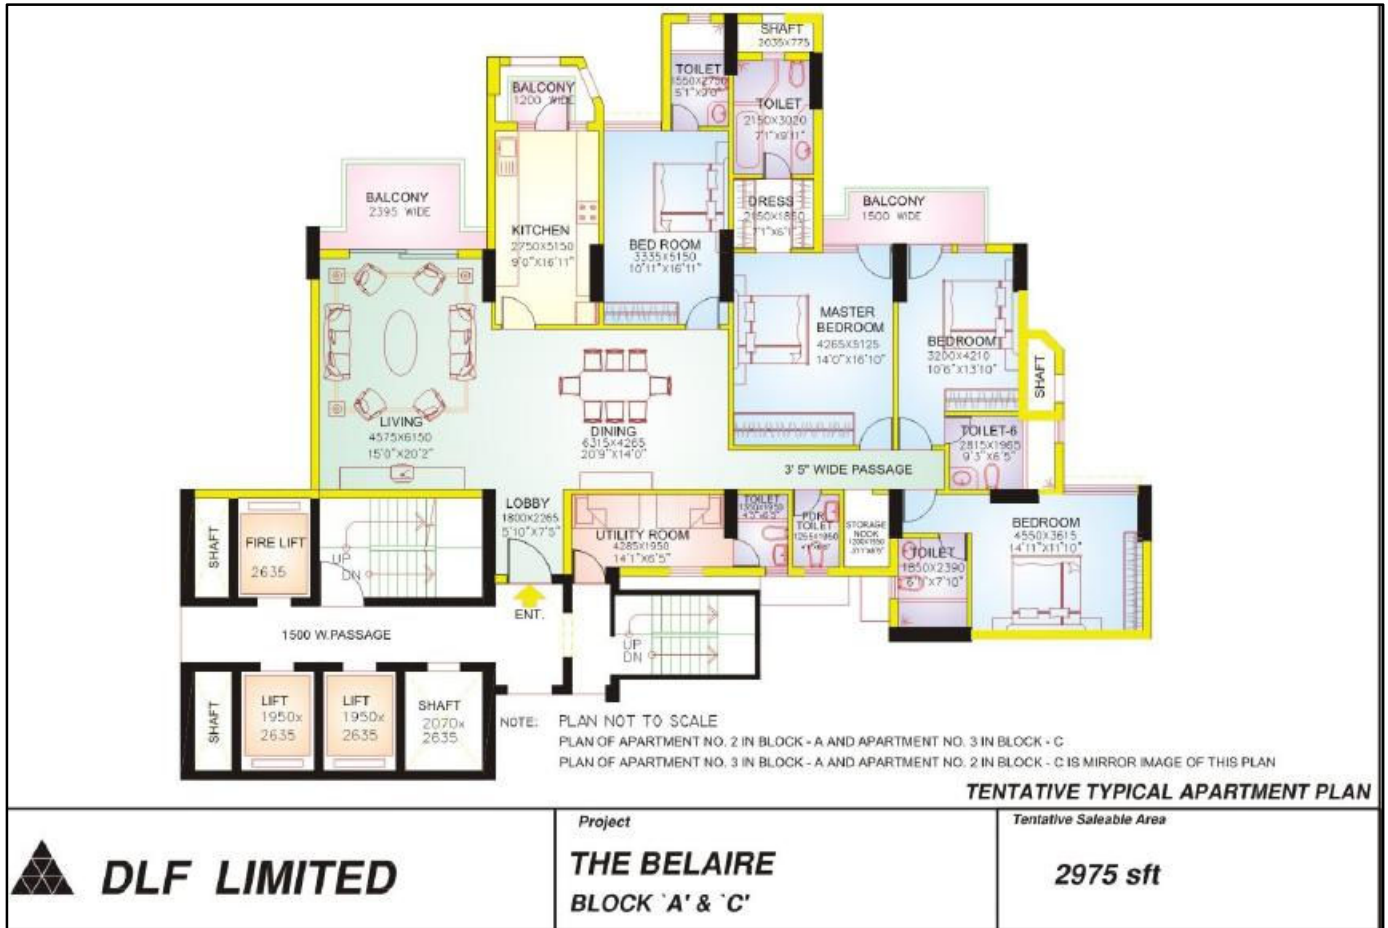

DLF The Belaire

Floor Plan

4Bedroom Size +Utility Room 2975sq.ft

TEAM DORENT

Sales Consultant: 9871177884
 Sales Consultant: 9810633897
 Customer Care: 9910338833
 Fax: 0124-4002636
 Email: care@dorent.com
 Website: www.dorent.com