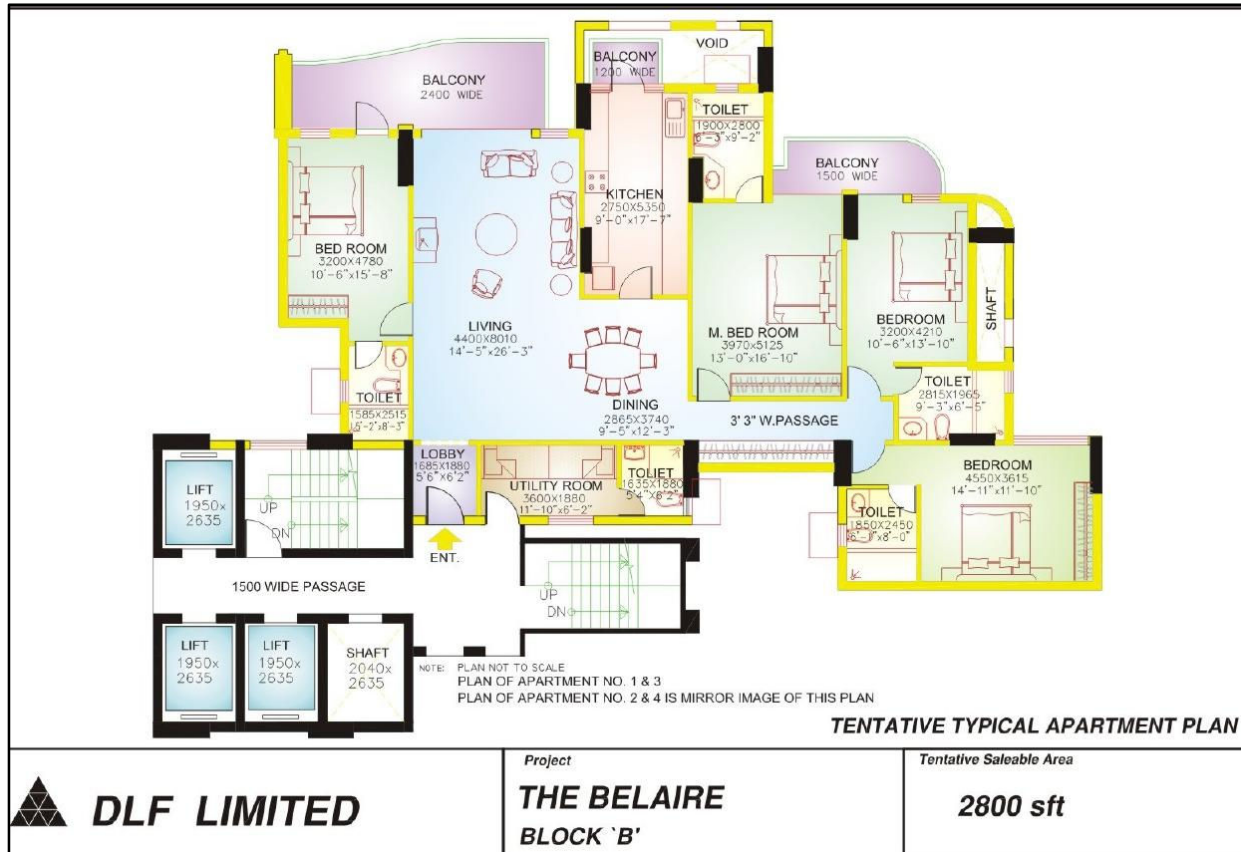

DLF The Belaire

Floor Plan

4Bedroom Size +Utility Room 2800sq.ft

TEAM DORENT

Contact:

Sales Consultant: 9871177884

Sales Consultant: 9810633897

Customer Care: 9910338833