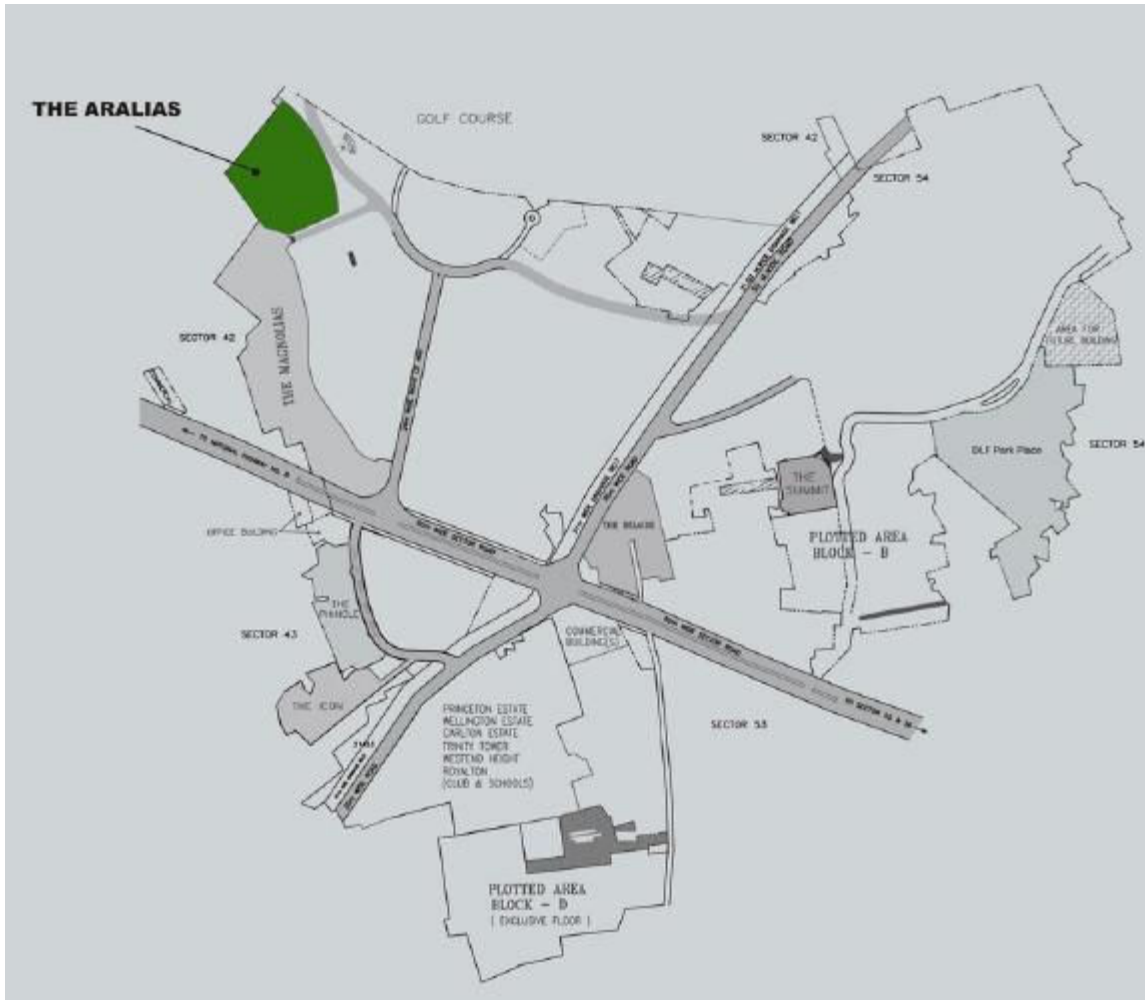

DLF The Aralias

Location Map

TEAM DORENT

Contact:

Sales Consultant: 9871177884

Sales Consultant: 9810633897

Customer Care: 9910338833

Fax: 0124-4002636