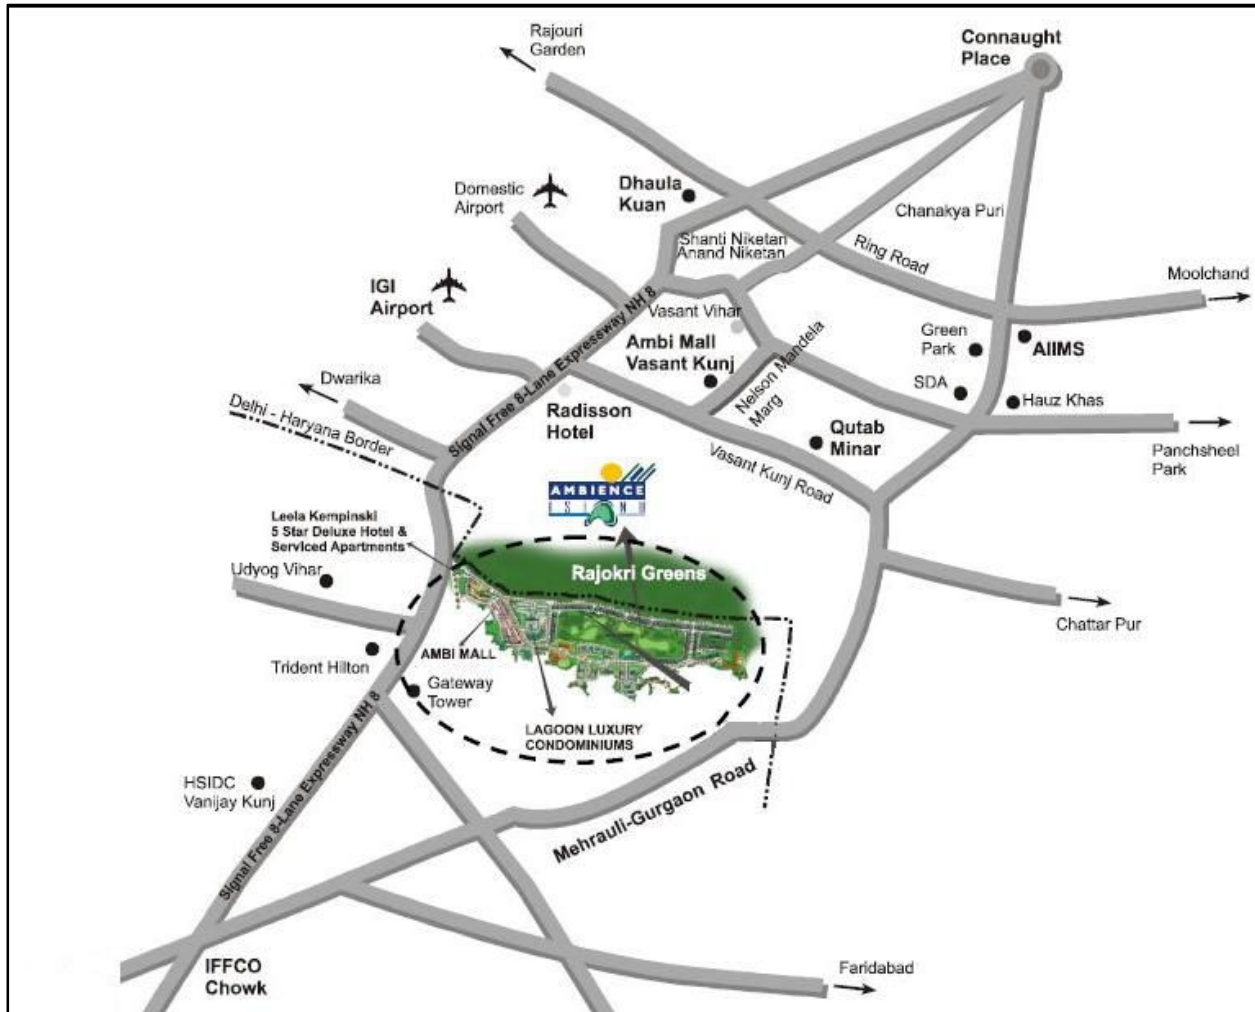

# Ambience Lagoon

## Location Map Ambience Lagoon

Ambience Lagoon is located on the Border of Delhi and Gurgaon, just after the Toll Plaza while coming from IGI Airport, New Delhi. The most attractive thing about this complex is the Largest Mall called the Ambi Mall, which is walking distance and forms the part of the complex itself, The mall has all the modern brands along with PVR Cinemas & Children's Entertainment Zones, Food Plazas etc. The other advantage of the Project is the closeness to the International Airport and the Location being on the National Highway 8, one does not really have to go into the interiors of Gurgaon City. So you are away from the Huddle Bussle and yet extremely well connected.