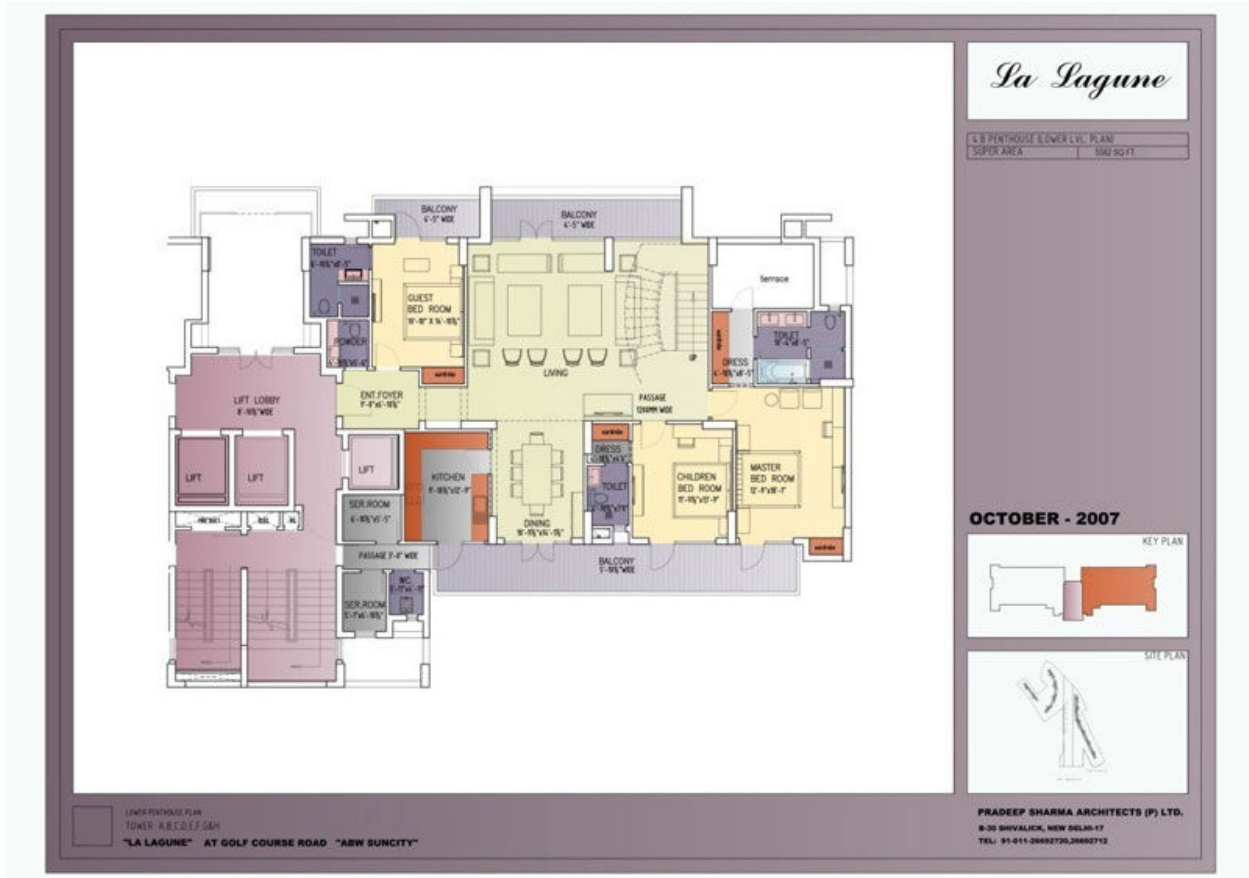

La Lagune

4Bedroom Penthouse Ground Plan

4 Bedroom Penthouse

Lower Plan

4Bedroom Penthouse Upper Plan

TEAM DORENT

Sales Consultant : 9810633897

Sales Consultant : 9871177884